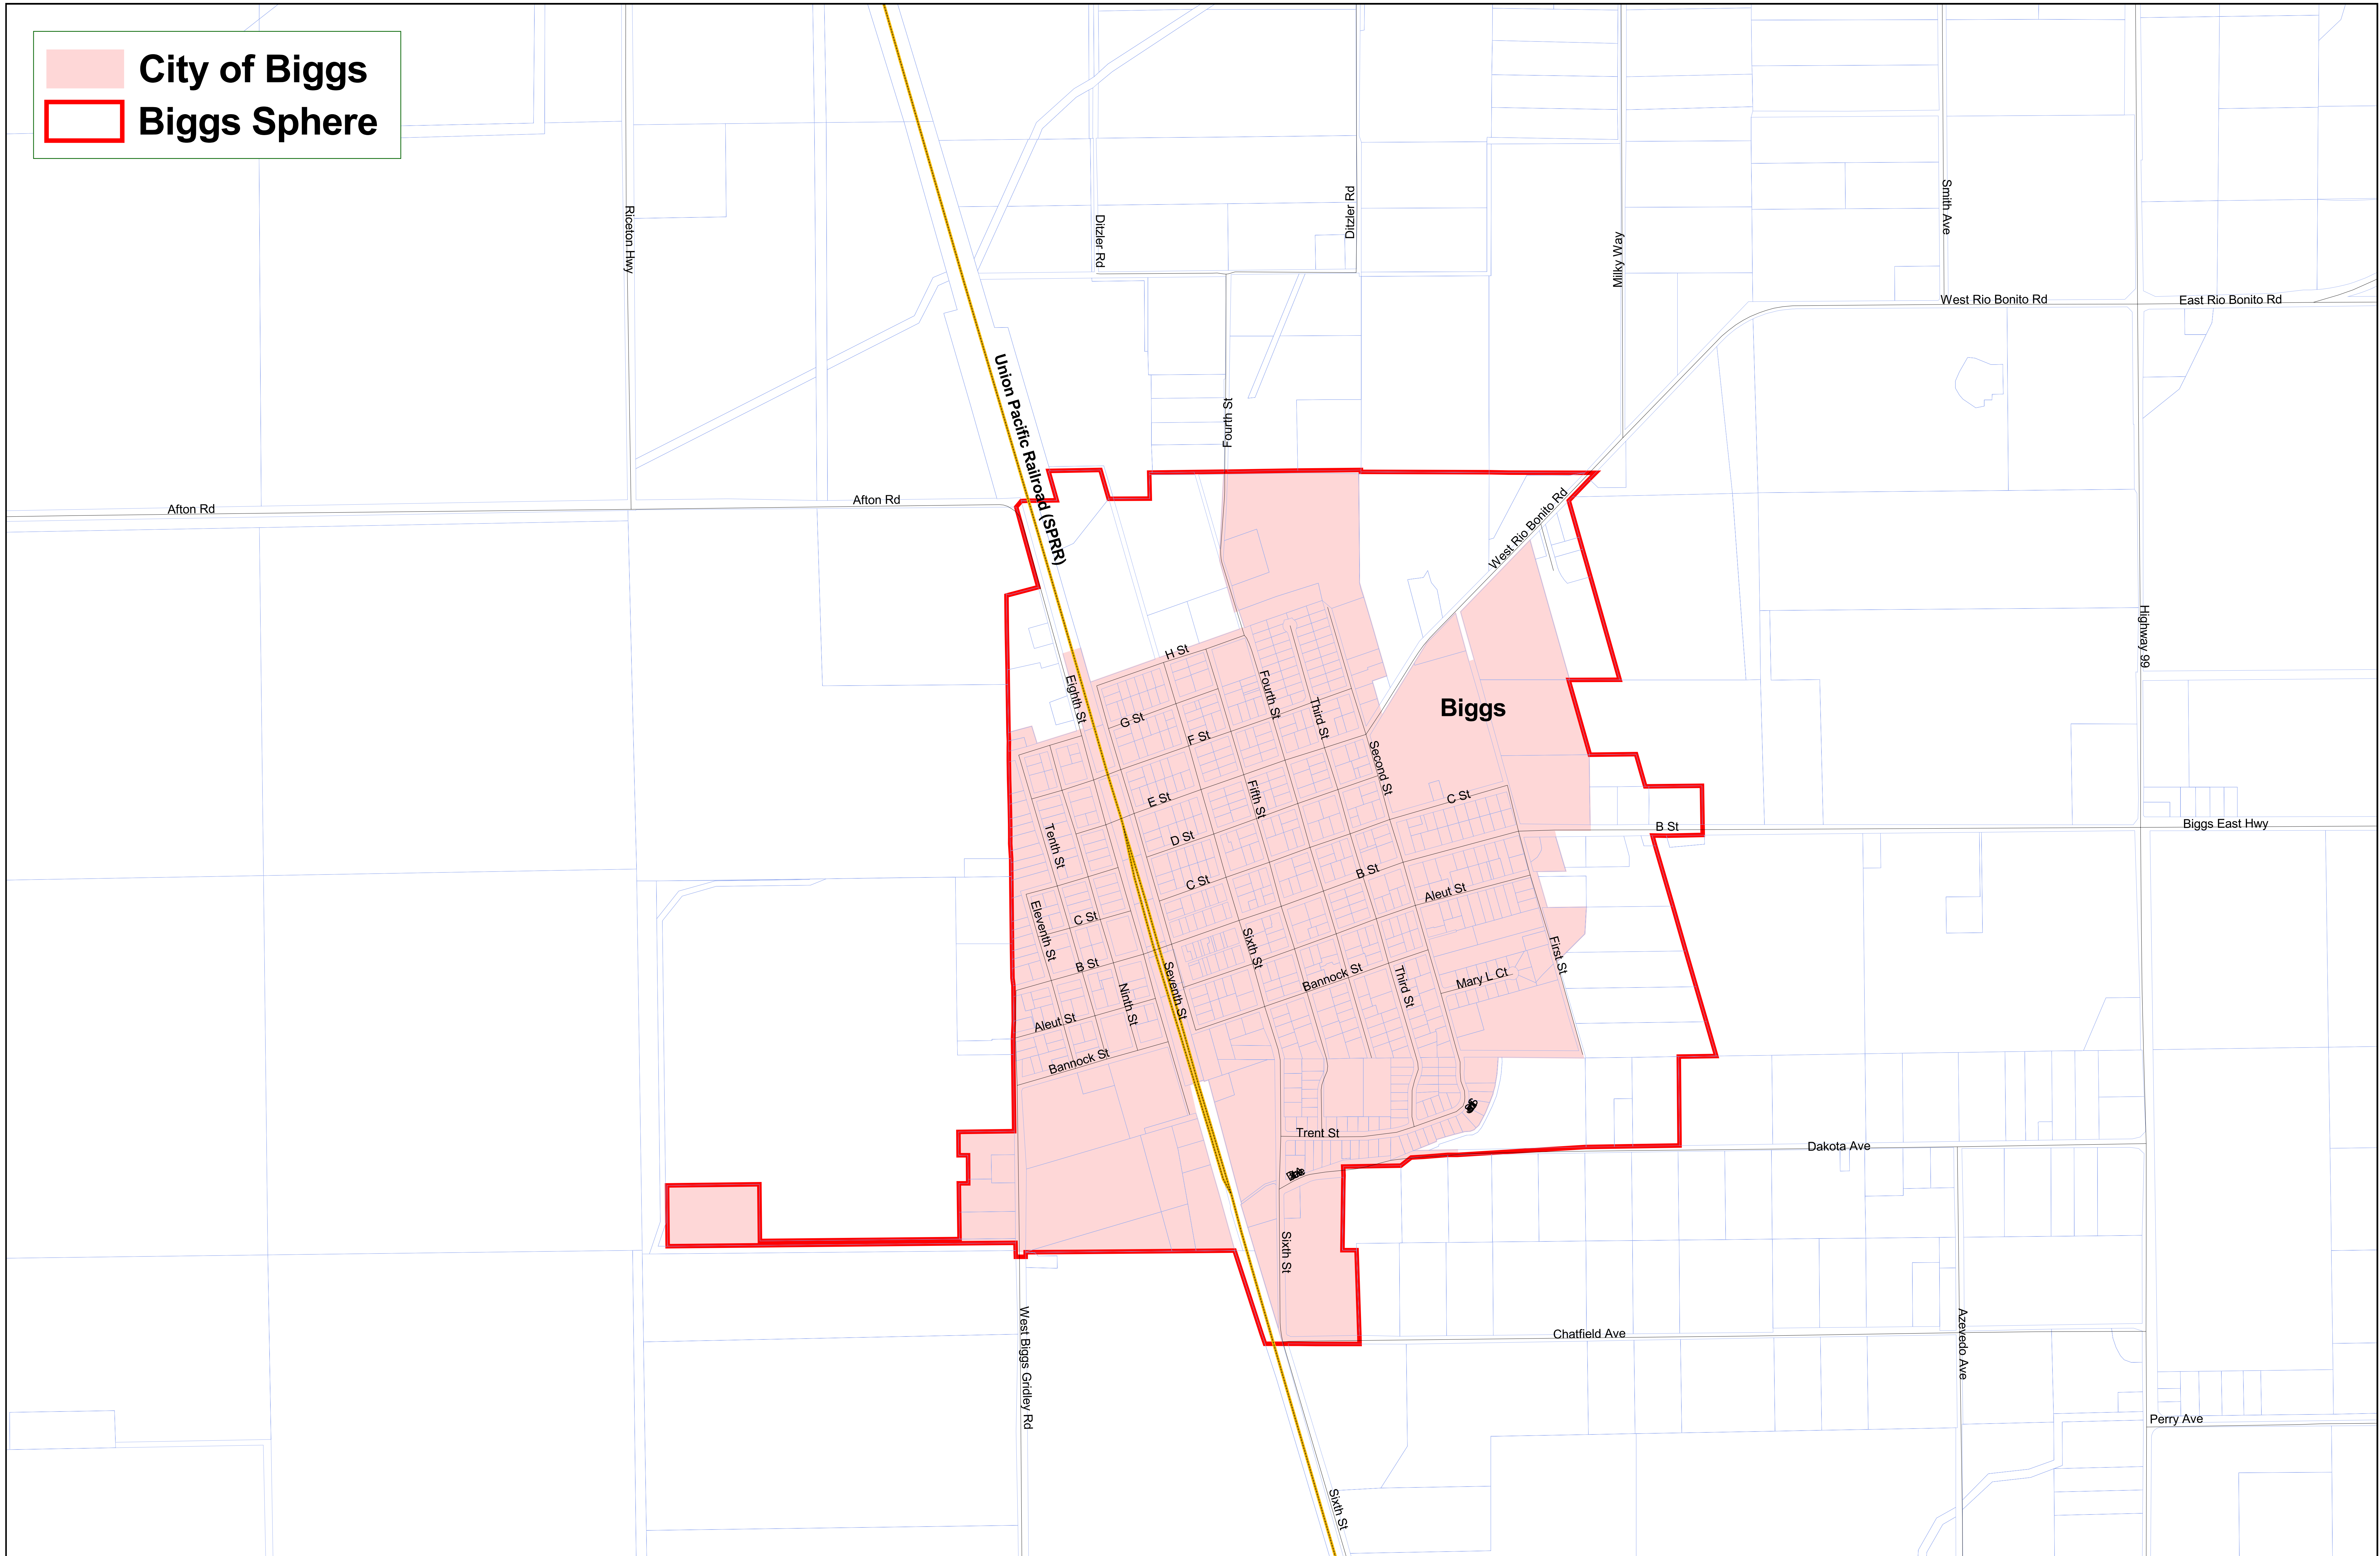

 **City of Biggs**
 **Biggs Sphere**

BUTTE LOCAL AGENCY FORMATION COMMISSION

City of Biggs Sphere

Action:	Date:	Res.:	Agent:

City of Biggs Sphere

 Data: Butte County & LAFCO
 C:\projects\lafco_projects\lafco_annexations\biggs_sphere_amendment.apr. Updated: 04/22/08