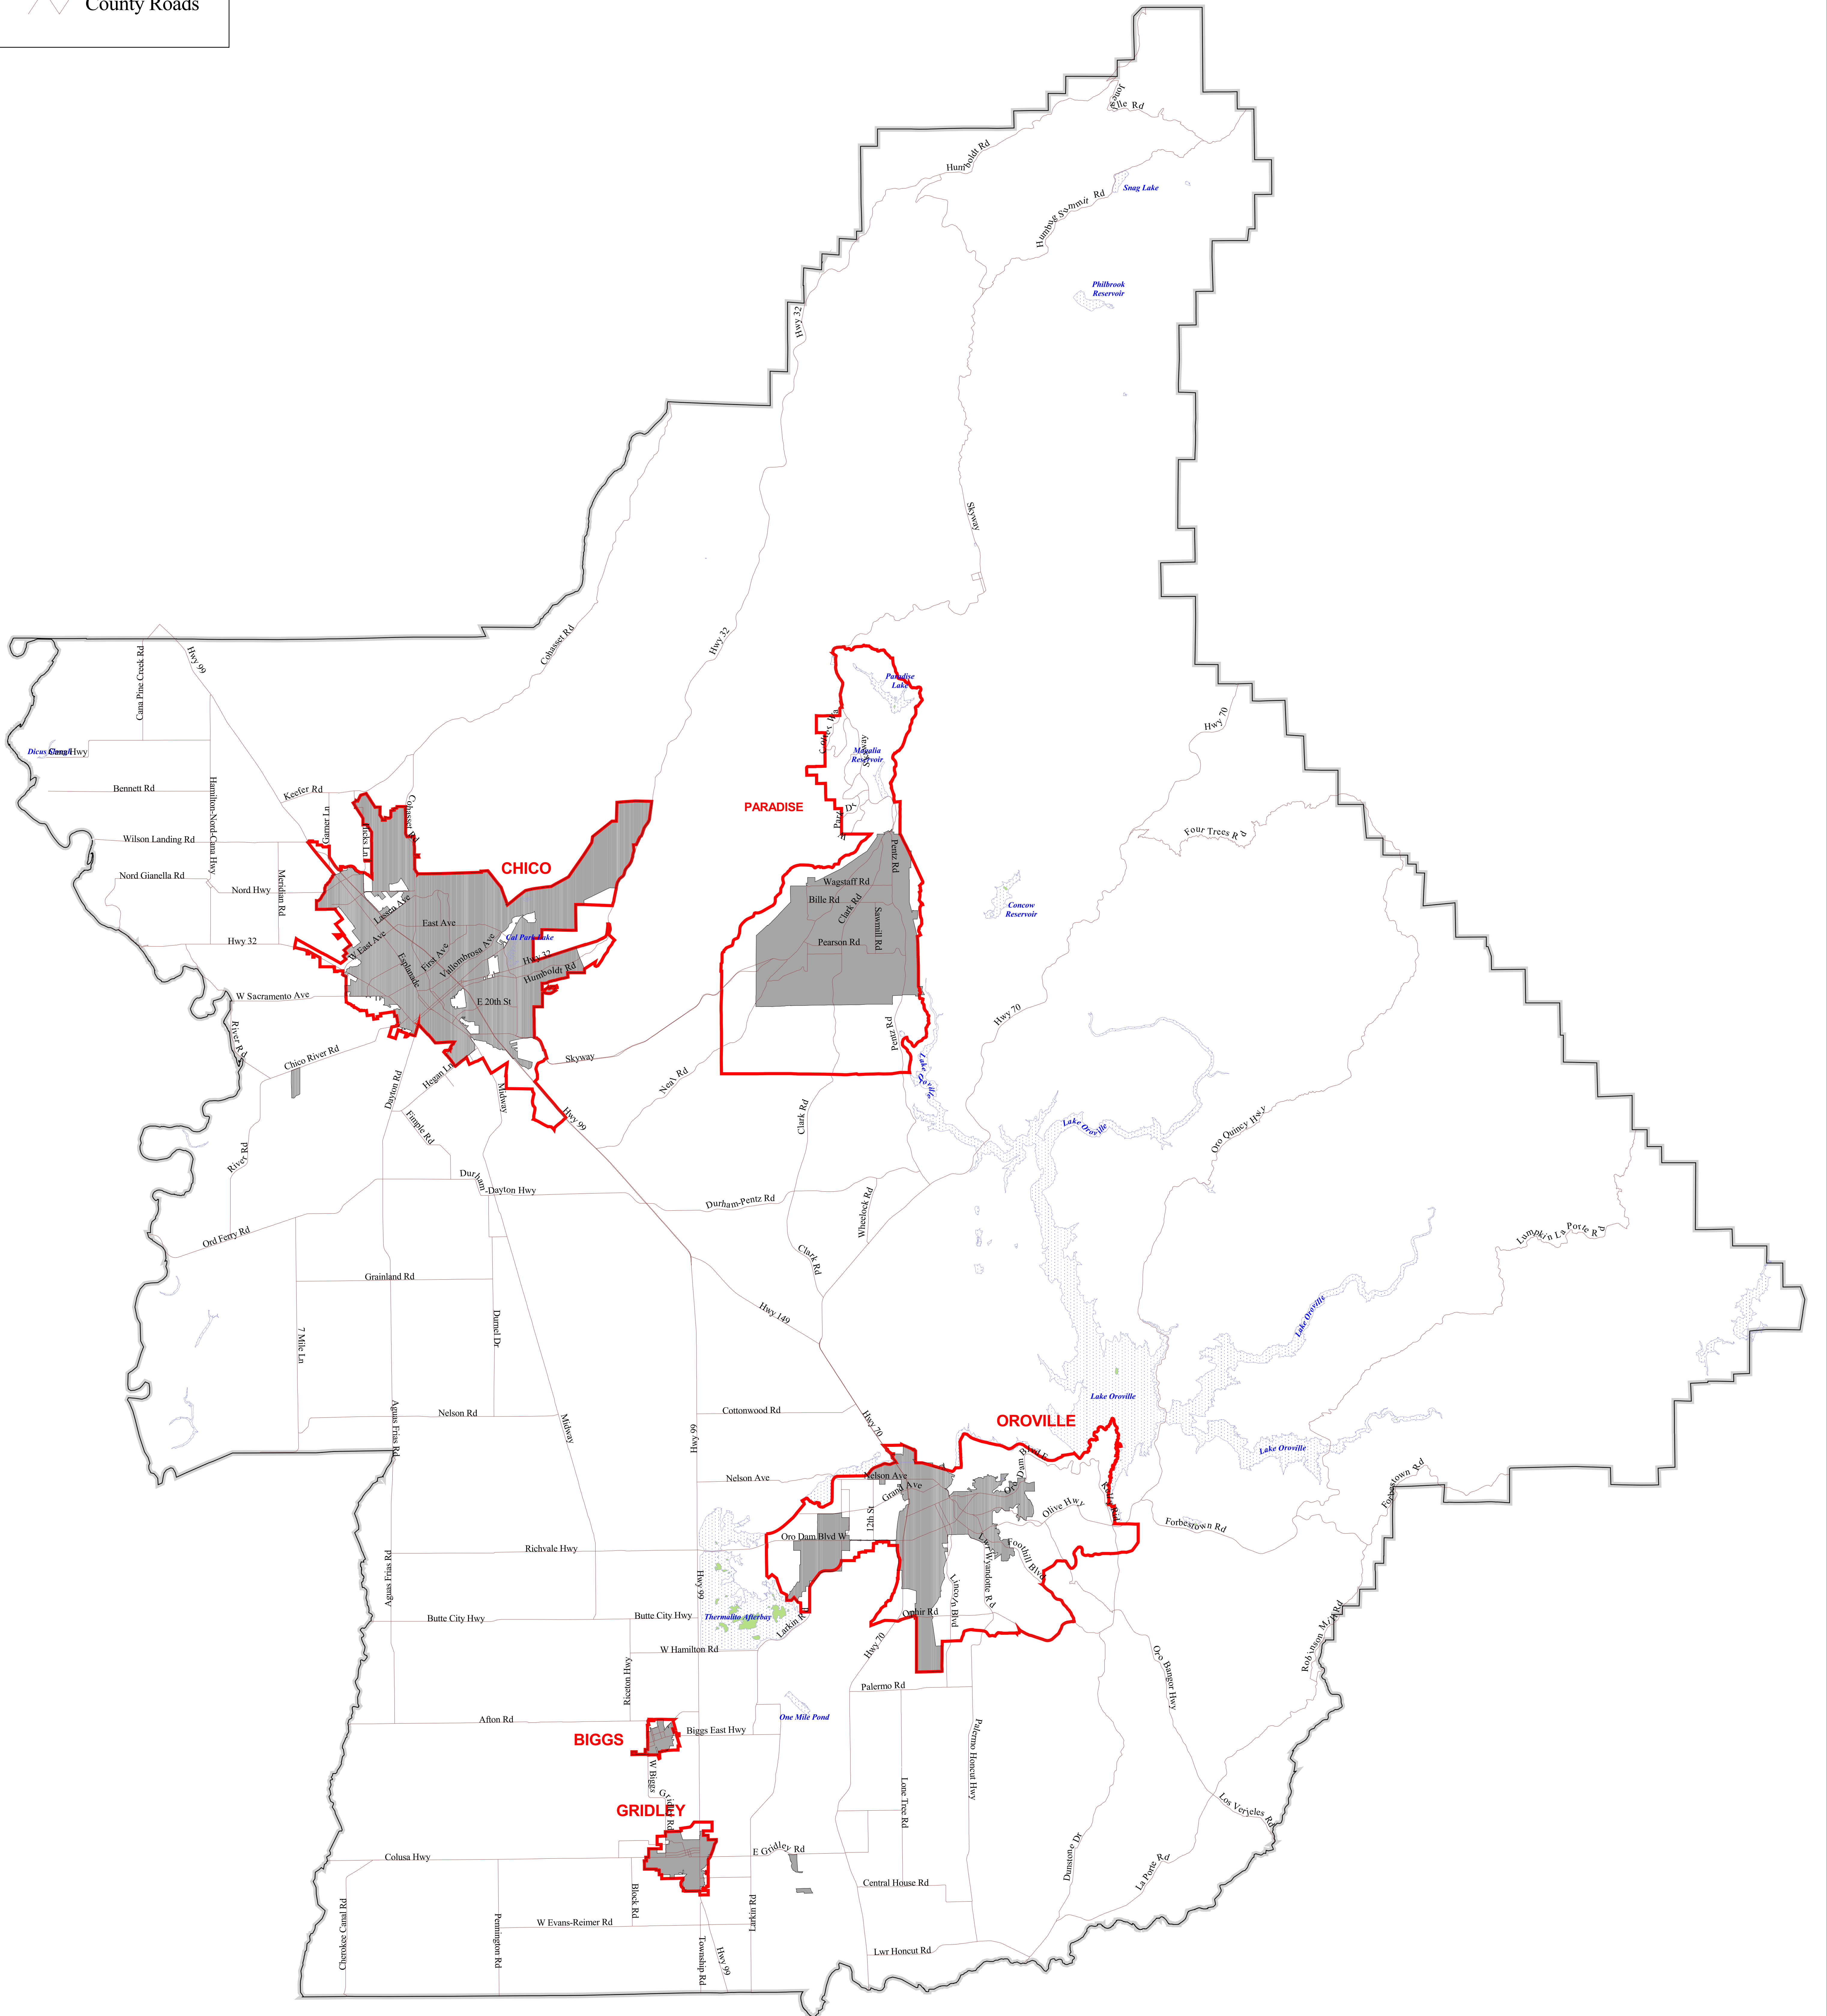

Legend

- City Spheres
- City Limits
- County Line
- County Roads

BUTTE LOCAL AGENCY FORMATION COMMISSION

Butte County City Limits and Spheres

Data: Butte County & LAFCO